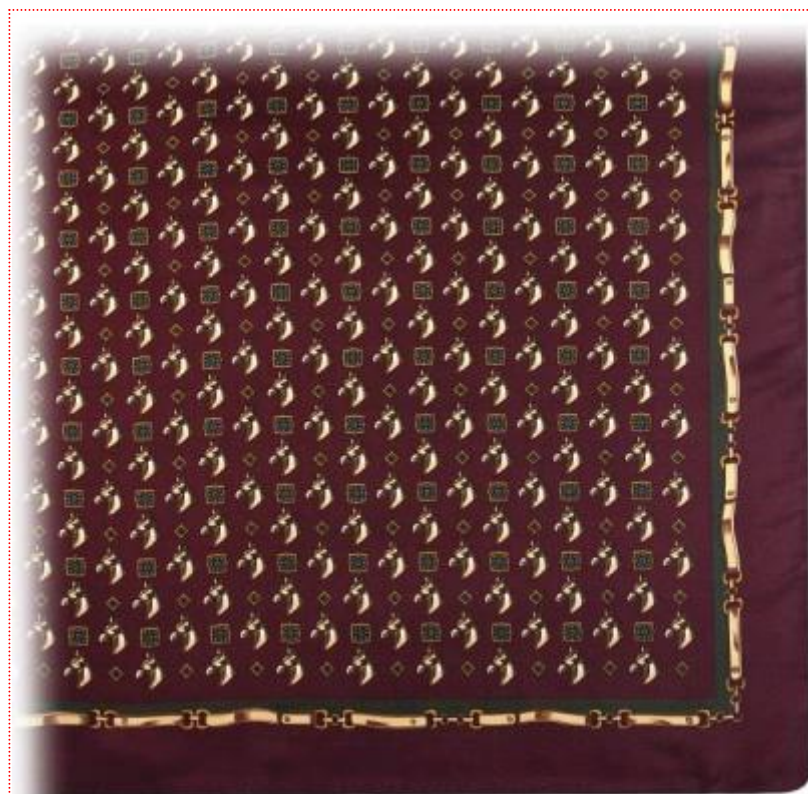

○ Sash For Campero Suit

7.69 €
8.2 USD

Sash for the campero suit, that is wich is worn like a belt, attached to the waist.

Measurements: 90 cm x 90 cm

■ Product details: