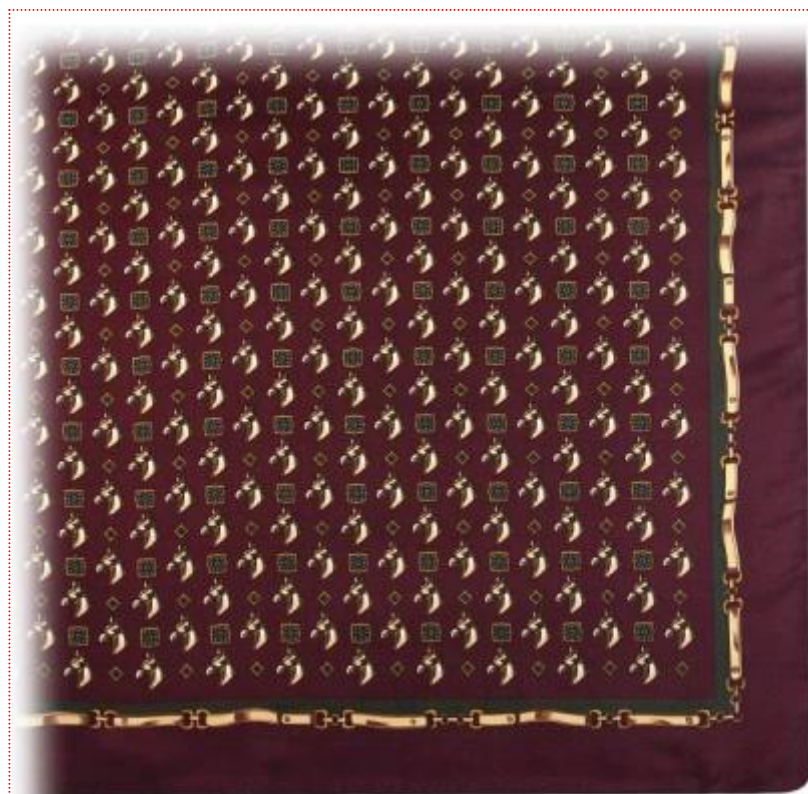

○ Sash For Campero Suit

7.69 €
8.37 USD

Sash for the campero suit, that is wich is worn like a belt, attached to the waist.

Measurements: 90 cm x 90 cm

■ Product details: