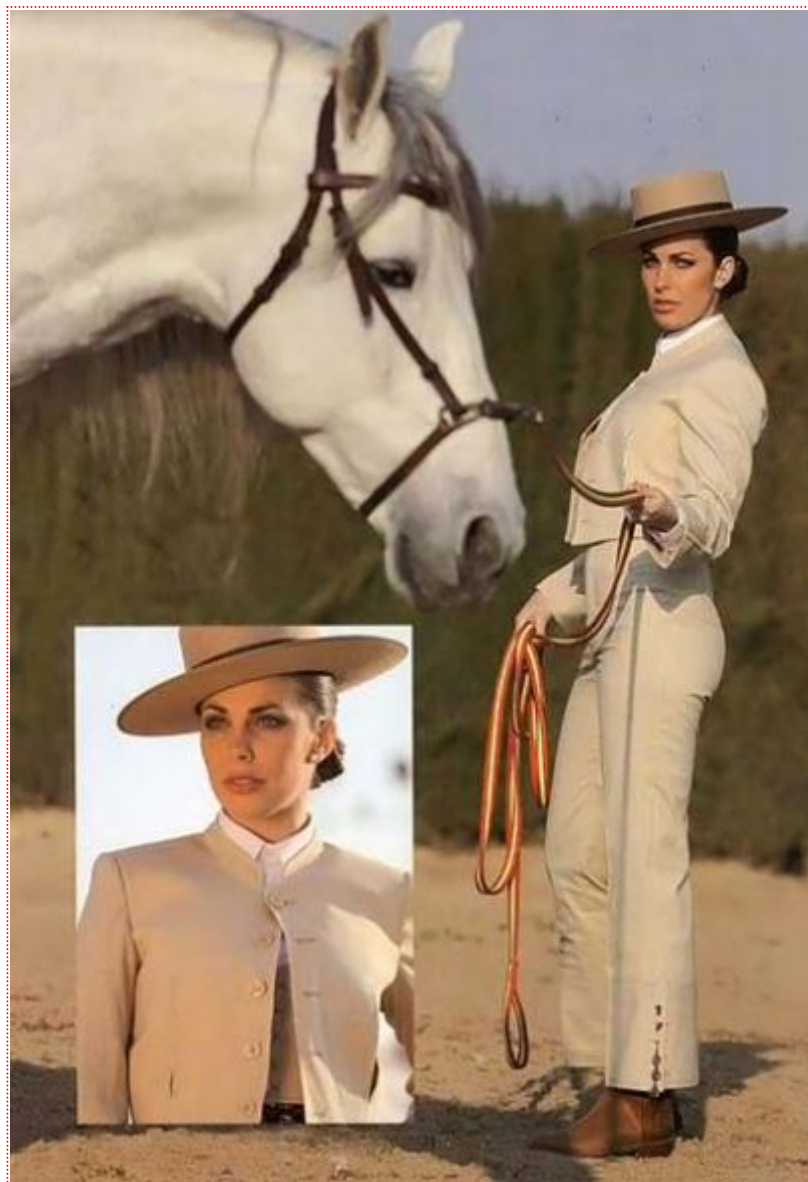

Light Beige Checked Lycra Campero Suit

300.00 €
326.84 USD

- **Breeches:** T - 32 - T - 34 - T - 36 - T - 38 - T - 40 - T - 42 - T - 44 - T - 46
- **Jacket size:** T - 42 - T - 44 - T - 46 - T - 48 - T - 50 - T - 52

Light beige lycra checked **jacket** and **calzona trouser**.

MEASUREMENTS

Jacket for woman

T - 42

Breast: 84 cm
Waist: 68 cm
T - 44
Breast: 88 cm
Waist: 72 cm
T - 46
Breast: 92 cm
Waist: 76 cm
T - 48
Breast: 96 cm
Waist: 80 cm
T - 50
Breast: 100 cm
Waist: 84 cm
T - 52
Breast: 104 cm
Waist: 88 cm