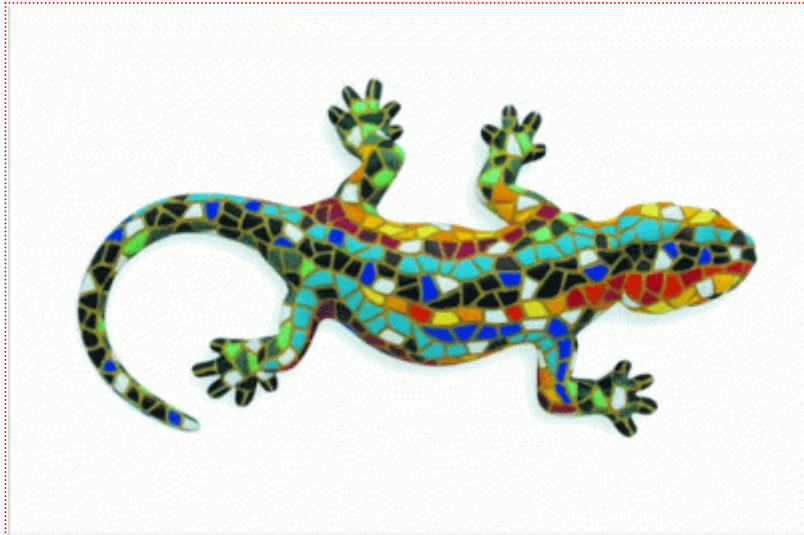

○ Blue Salamander. Gaudi. 15cm

9.80 €
10.56 USD

Antonio Gaudi's Salamander is in the Guell Parc.

It is a modernist art work of the XX century. It is a catalan architecture design. It is necessary to say that the use of reconstituted fragments as decorative designs is the modernist mosaic technic "Trencadis" which Antonio Gaudi, the catalan architect, invented. Remember that this object is not a toy, it is decorative.

Measurements: 15cm