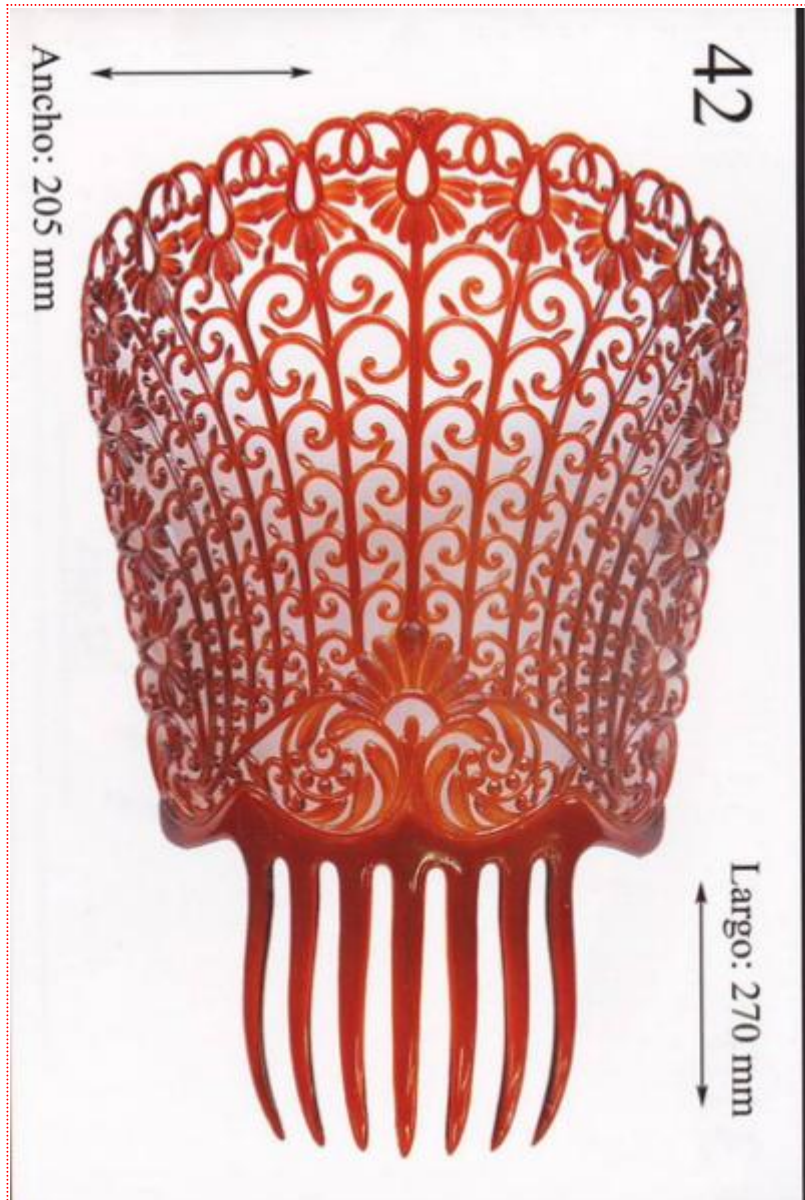

## Brick Red Plastic Comb

**4.75 €**  
5.12 USD

Big plastic **comb**, high, bended, carved that one wears at the back side of the head to support a rectangular mantilla of lace.

**Measurements:** high 27 cm x wide 20.5 cm