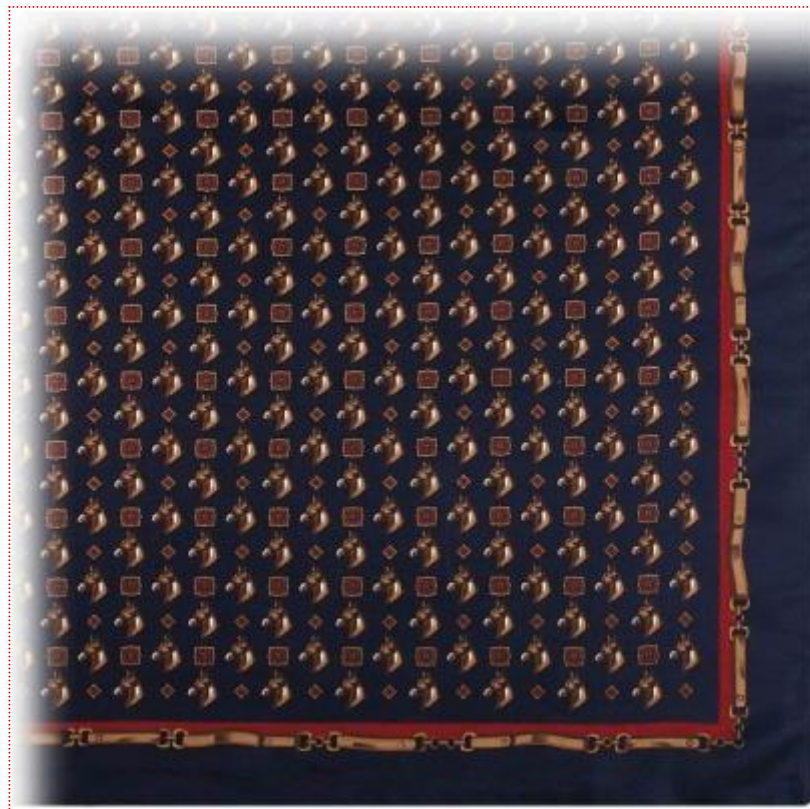

○ Sash (fajin) for Campero Suit

7.68 €
8.18 USD

Sash for the campero suit, that is wich is worn like a belt, attached to the waist.

Measurements: 90 cm x 90 cm

■ Product details: