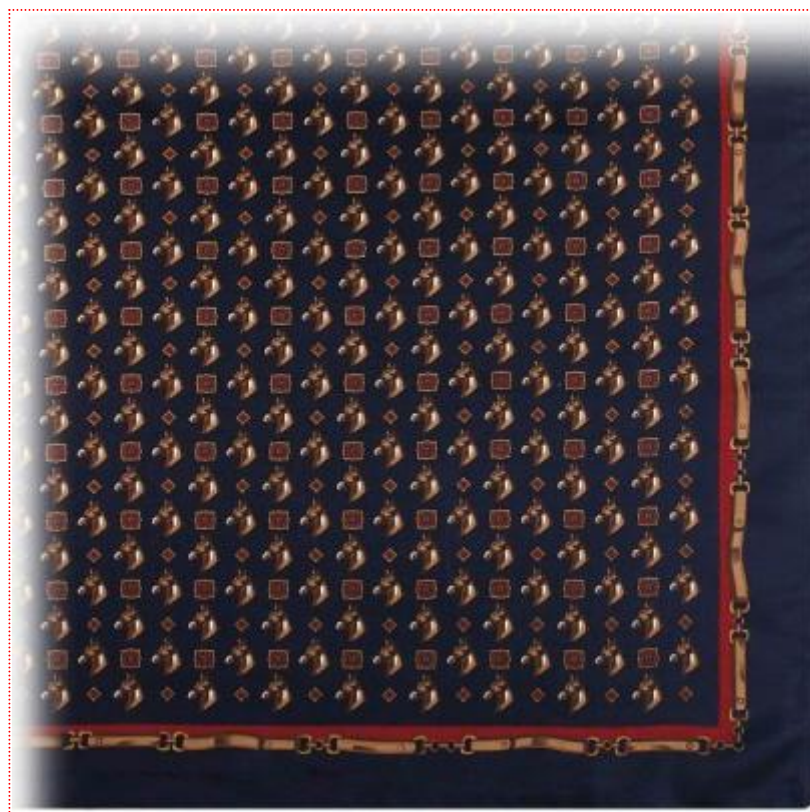

## ○ Sash (fajin) for Campero Suit

**7.68 €**  
8.19 USD

**Sash** for the campero suit, that is wich is worn like a belt, attached to the waist.

**Measurements:** 90 cm x 90 cm