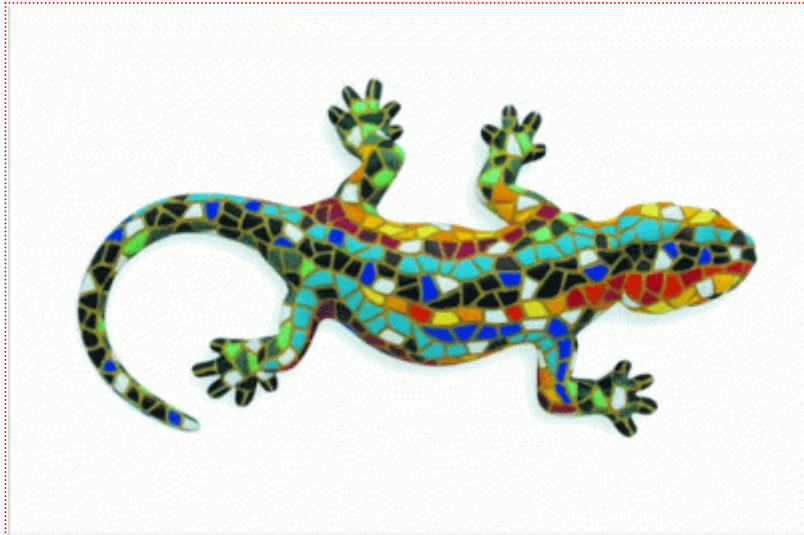

○ Blue Salamander. Gaudi. 15cm

9.80 €
10.43 USD

Antonio Gaudi's Salamander is in the Guell Parc.

It is a modernist art work of the XX century. It is a catalan architecture design. It is necessary to say that the use of reconstituted fragments as decorative designs is the modernist mosaic technic "Trencadis" which Antonio Gaudi, the catalan architect, invented. Remember that this object is not a toy, it is decorative.

Measurements: 15cm